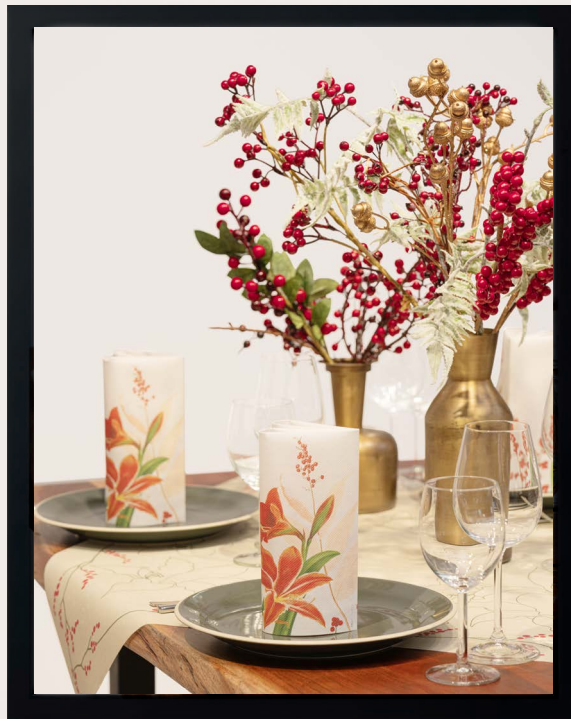

108685

NEW FIDELIA

Linclass
PREMIUM
TISCHDECKE/TABLE CLOTH
80 x 80 cm

108824

rot/red

bordeaux

oliv/olive

NEW FELINA